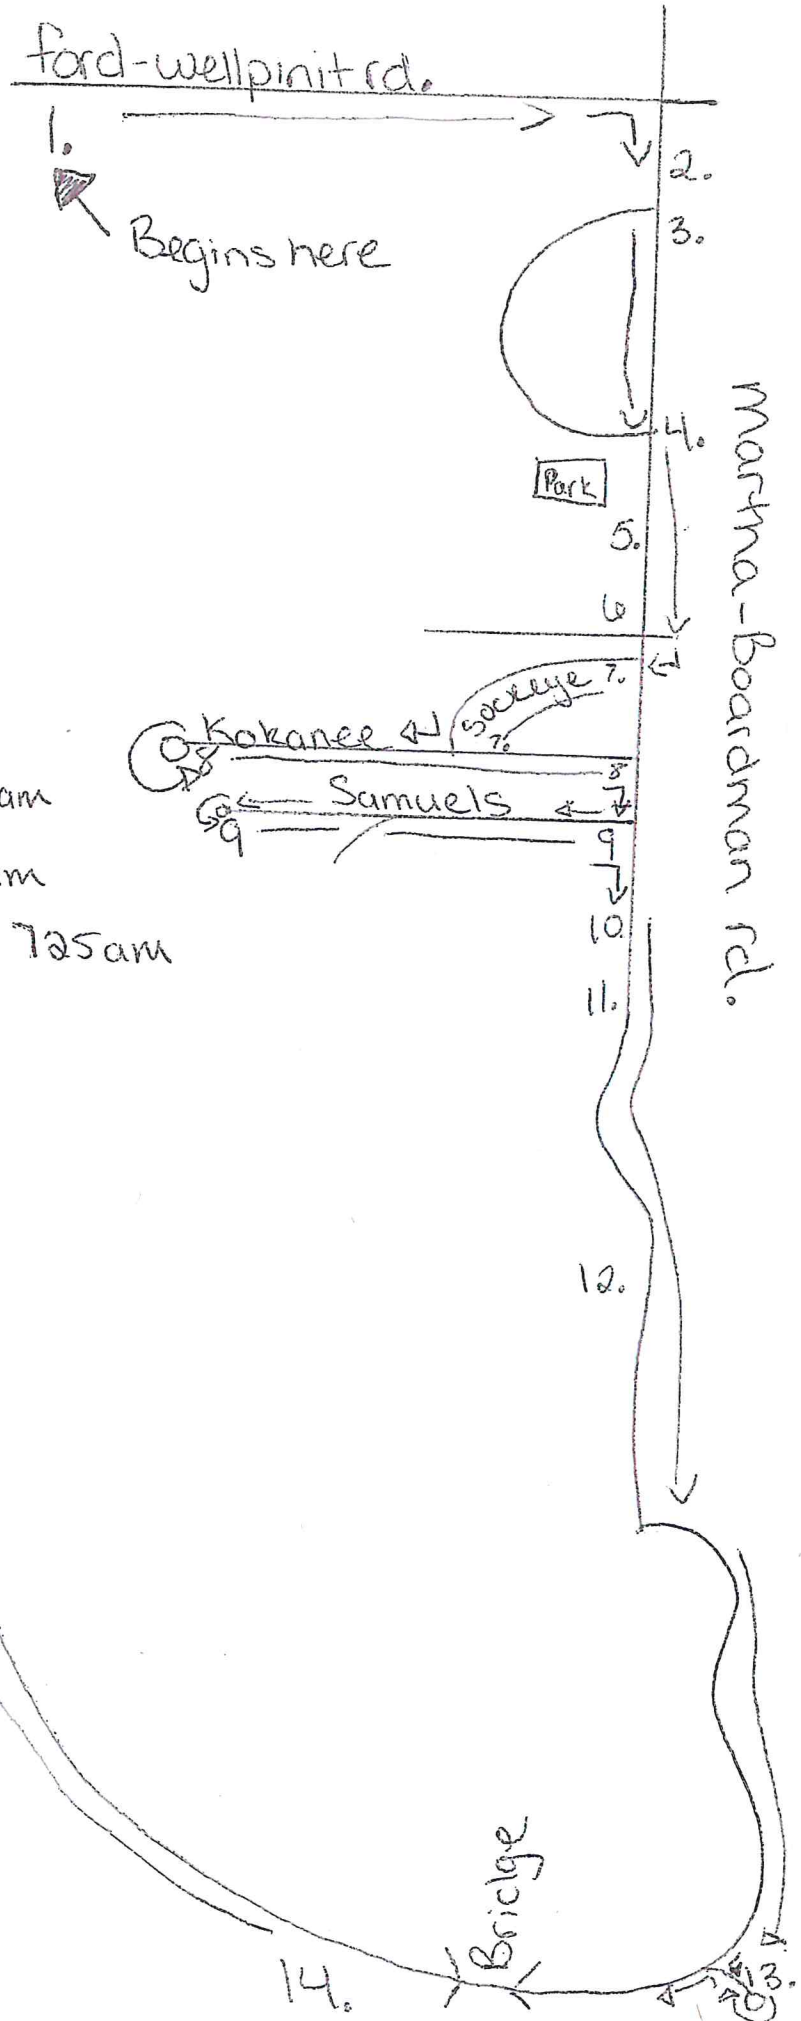

- Please see the attached map
- Find your student's stop
- Take note of their new pick up time.

If you are located on Sockeye, Kokanee, or Samuels please note the time block for your road. Please have your student out and ready to board 5 minutes before the listed stop or road time.

Ms. Becca (driver) and The Transportation Department.

Stop time

1. 657am

2. 659am

3. 701am

4. 704am

5. 707am

6. 708am

7. Sockeye rd 710am to 714am

8. Kokanee 714am to 720am

9. Samuels rd. 721am to 725am

10. 726am

11. 728am

12. 730am

13. 735am

14. 738am

15. 740am

15.
last stop.

Bridge